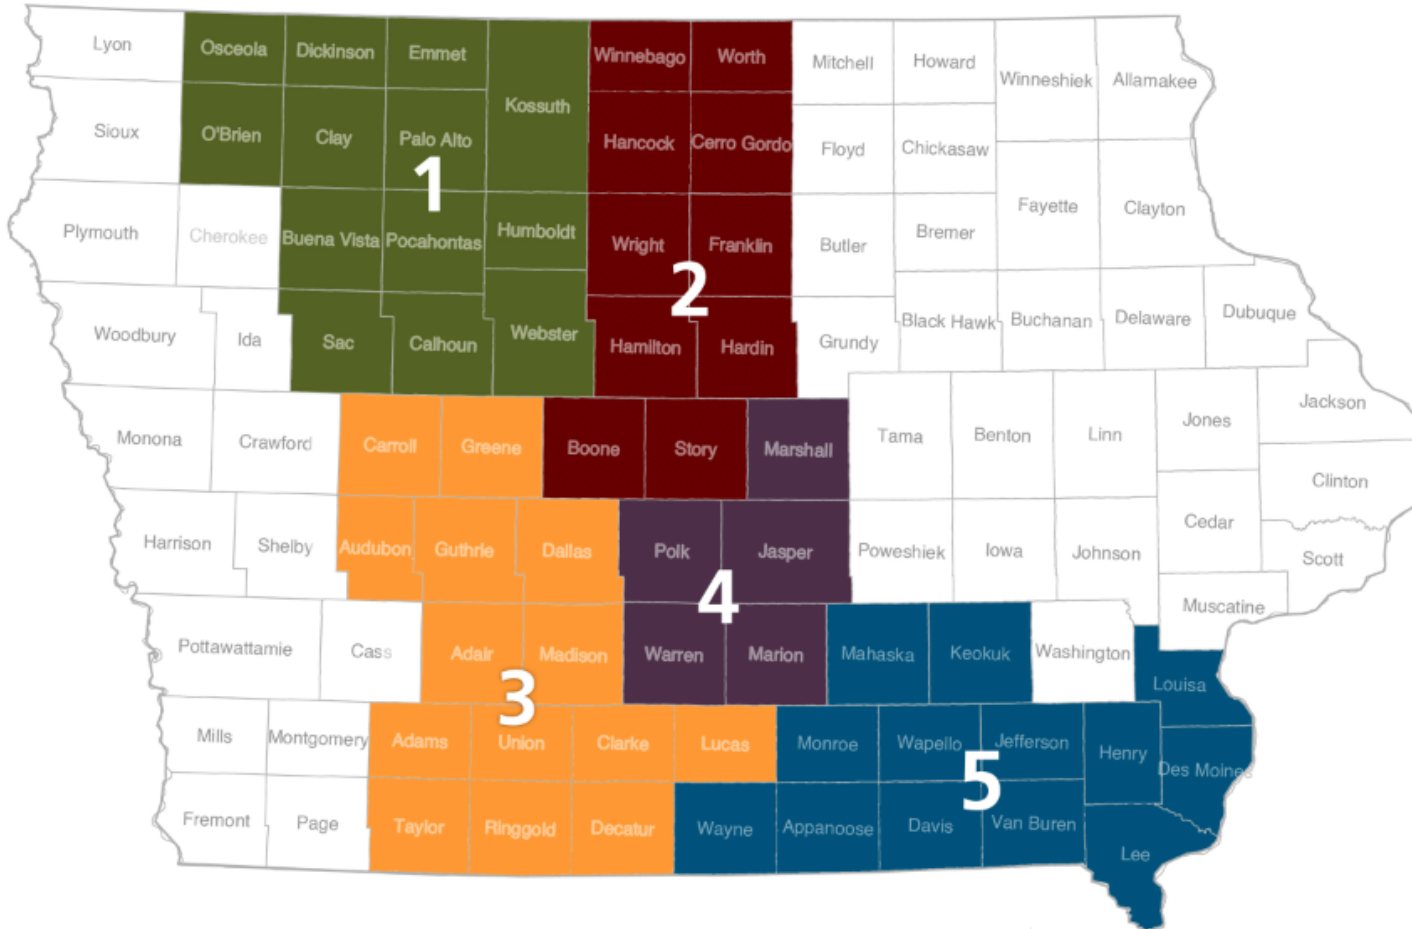

Regional Service Delivery

1. Taylor McCombs, tmccombs@foodbankiowa.org

2. Sonja LeSher, slesher@foodbankiowa.org

3. New PRC starting in January 2020

4. Lexi Prigge, lprigge@foodbankiowa.org

5. Neil Rosenberg, nrosenberg@foodbankiowa.org